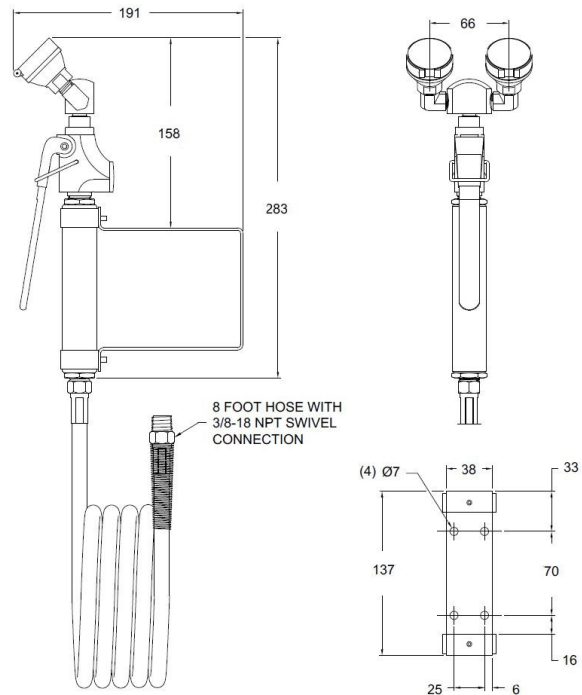

S0406 STAY OPEN DRENCH HOSE - TWIN HEAD

Model S0406 is our wall mounted twin drench and eye wash hose. This unit is supplied with yellow plastic eye wash spray heads, yellow PVC hose and galvanised steel wall bracket.

Dimensions

Length: 256mm
Width: 113mm

Hose length: 2438mm

Material and Specifications

ABS yellow plastic eye wash spray heads with flip open dust covers
Model S0406 supplied with twin heads
Chrome plated brass stay open valve with locking clip and stainless steel squeeze lever
Yellow coated galvanised steel wall bracket
Yellow PVC hose, 2438 long with max working pressure of 300 psi
Internal filters and flow controls
Flow rate 14 litres per minute
ANSI Z358.1 compliant, includes safety sign and weekly testing card